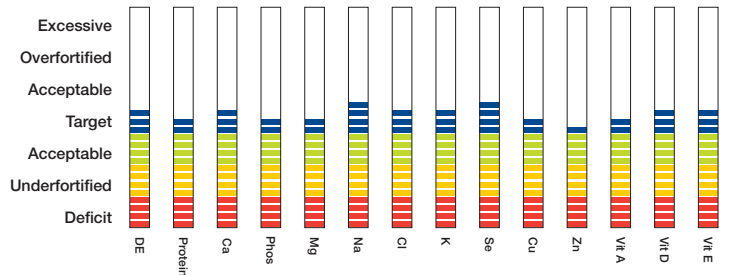

ACCEPTABLE RANGES GRAPH

World Leaders in Equine Nutrition

QUALITY GUARANTEED

Our commitment to quality ensures that only the finest ingredients available are included in the McMillan range of equine feeds.

For more information on McMillan Equine Feeds contact 0800 626 455

Share your passion for horses, find us on Facebook

www.mcmillanequinefeeds.co.nz