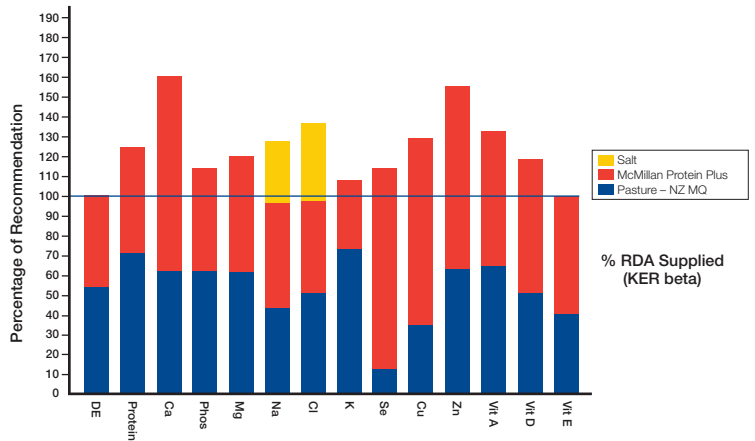

EXAMPLE OF DIET FOR A 500KG HORSE IN LIGHT WORK