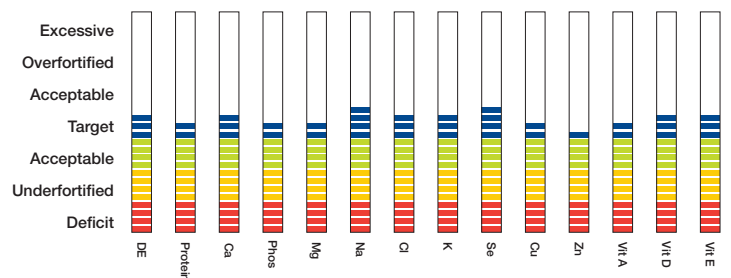

ACCEPTABLE RANGES GRAPH

World Leaders in Equine Nutrition

QUALITY GUARANTEED

Our commitment to quality ensures that only the finest ingredients available are included in the McMillan range of equine feeds.

For more information on McMillan Equine Feeds contact 0800 626 455

Share your passion for horses, find us on Facebook

www.mcmillanequinefeeds.co.nz