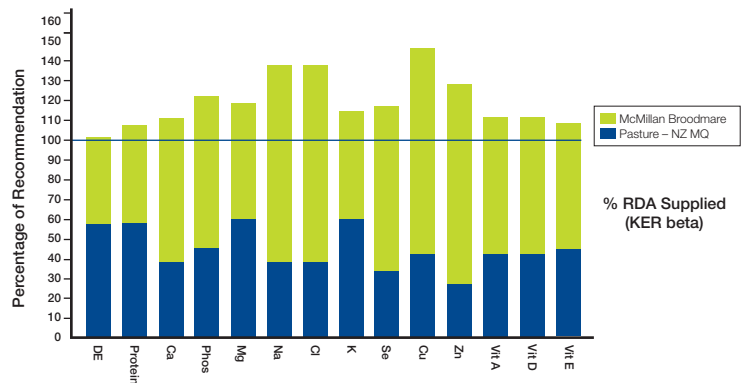

Broodmare

INGREDIENTS SELECTED FROM:

Steam-Flaked Barley, Steam Flaked Oats, Steam-Flaked Maize, Steam-Flaked Peas, Beet Pulp Shreds, Flaxseed Flake, Sunflower Seeds, Full Fat Soyabean Meal, Cold Pressed Canola Oil, Molasses, McMillan Balancer Pellets, Di-Calcium Phosphate, Calcium Carbonate, Salt, Organic Yeast Culture.

MCMILLAN BALANCER PELLETS CONTAIN INGREDIENTS SELECTED FROM:

Barley, Soya Hulls, Wheat and Wheat By-products, Soya, Full Fat Soya, Canola Meal, Molasses, Calcium Carbonate, Di-Calcium Phosphate, Magnesium Oxide, Salt, KER Vitamin and Mineral Pre-mix, Natural Vitamin E, Mould Inhibitor.

IMPORTANT INFORMATION:

Always provide access to adequate forage such as pasture, hay and chaff to ensure optimum digestive physiology. At least 1.5% of the horse's body weight in forage should be provided daily.

Ensure no more than 2.5kg concentrate per 500kg body weight is fed per meal.

Store in a cool, dry place out of direct sunlight.

EXAMPLE OF DIET FOR A 500KG HORSE IN LIGHT WORK